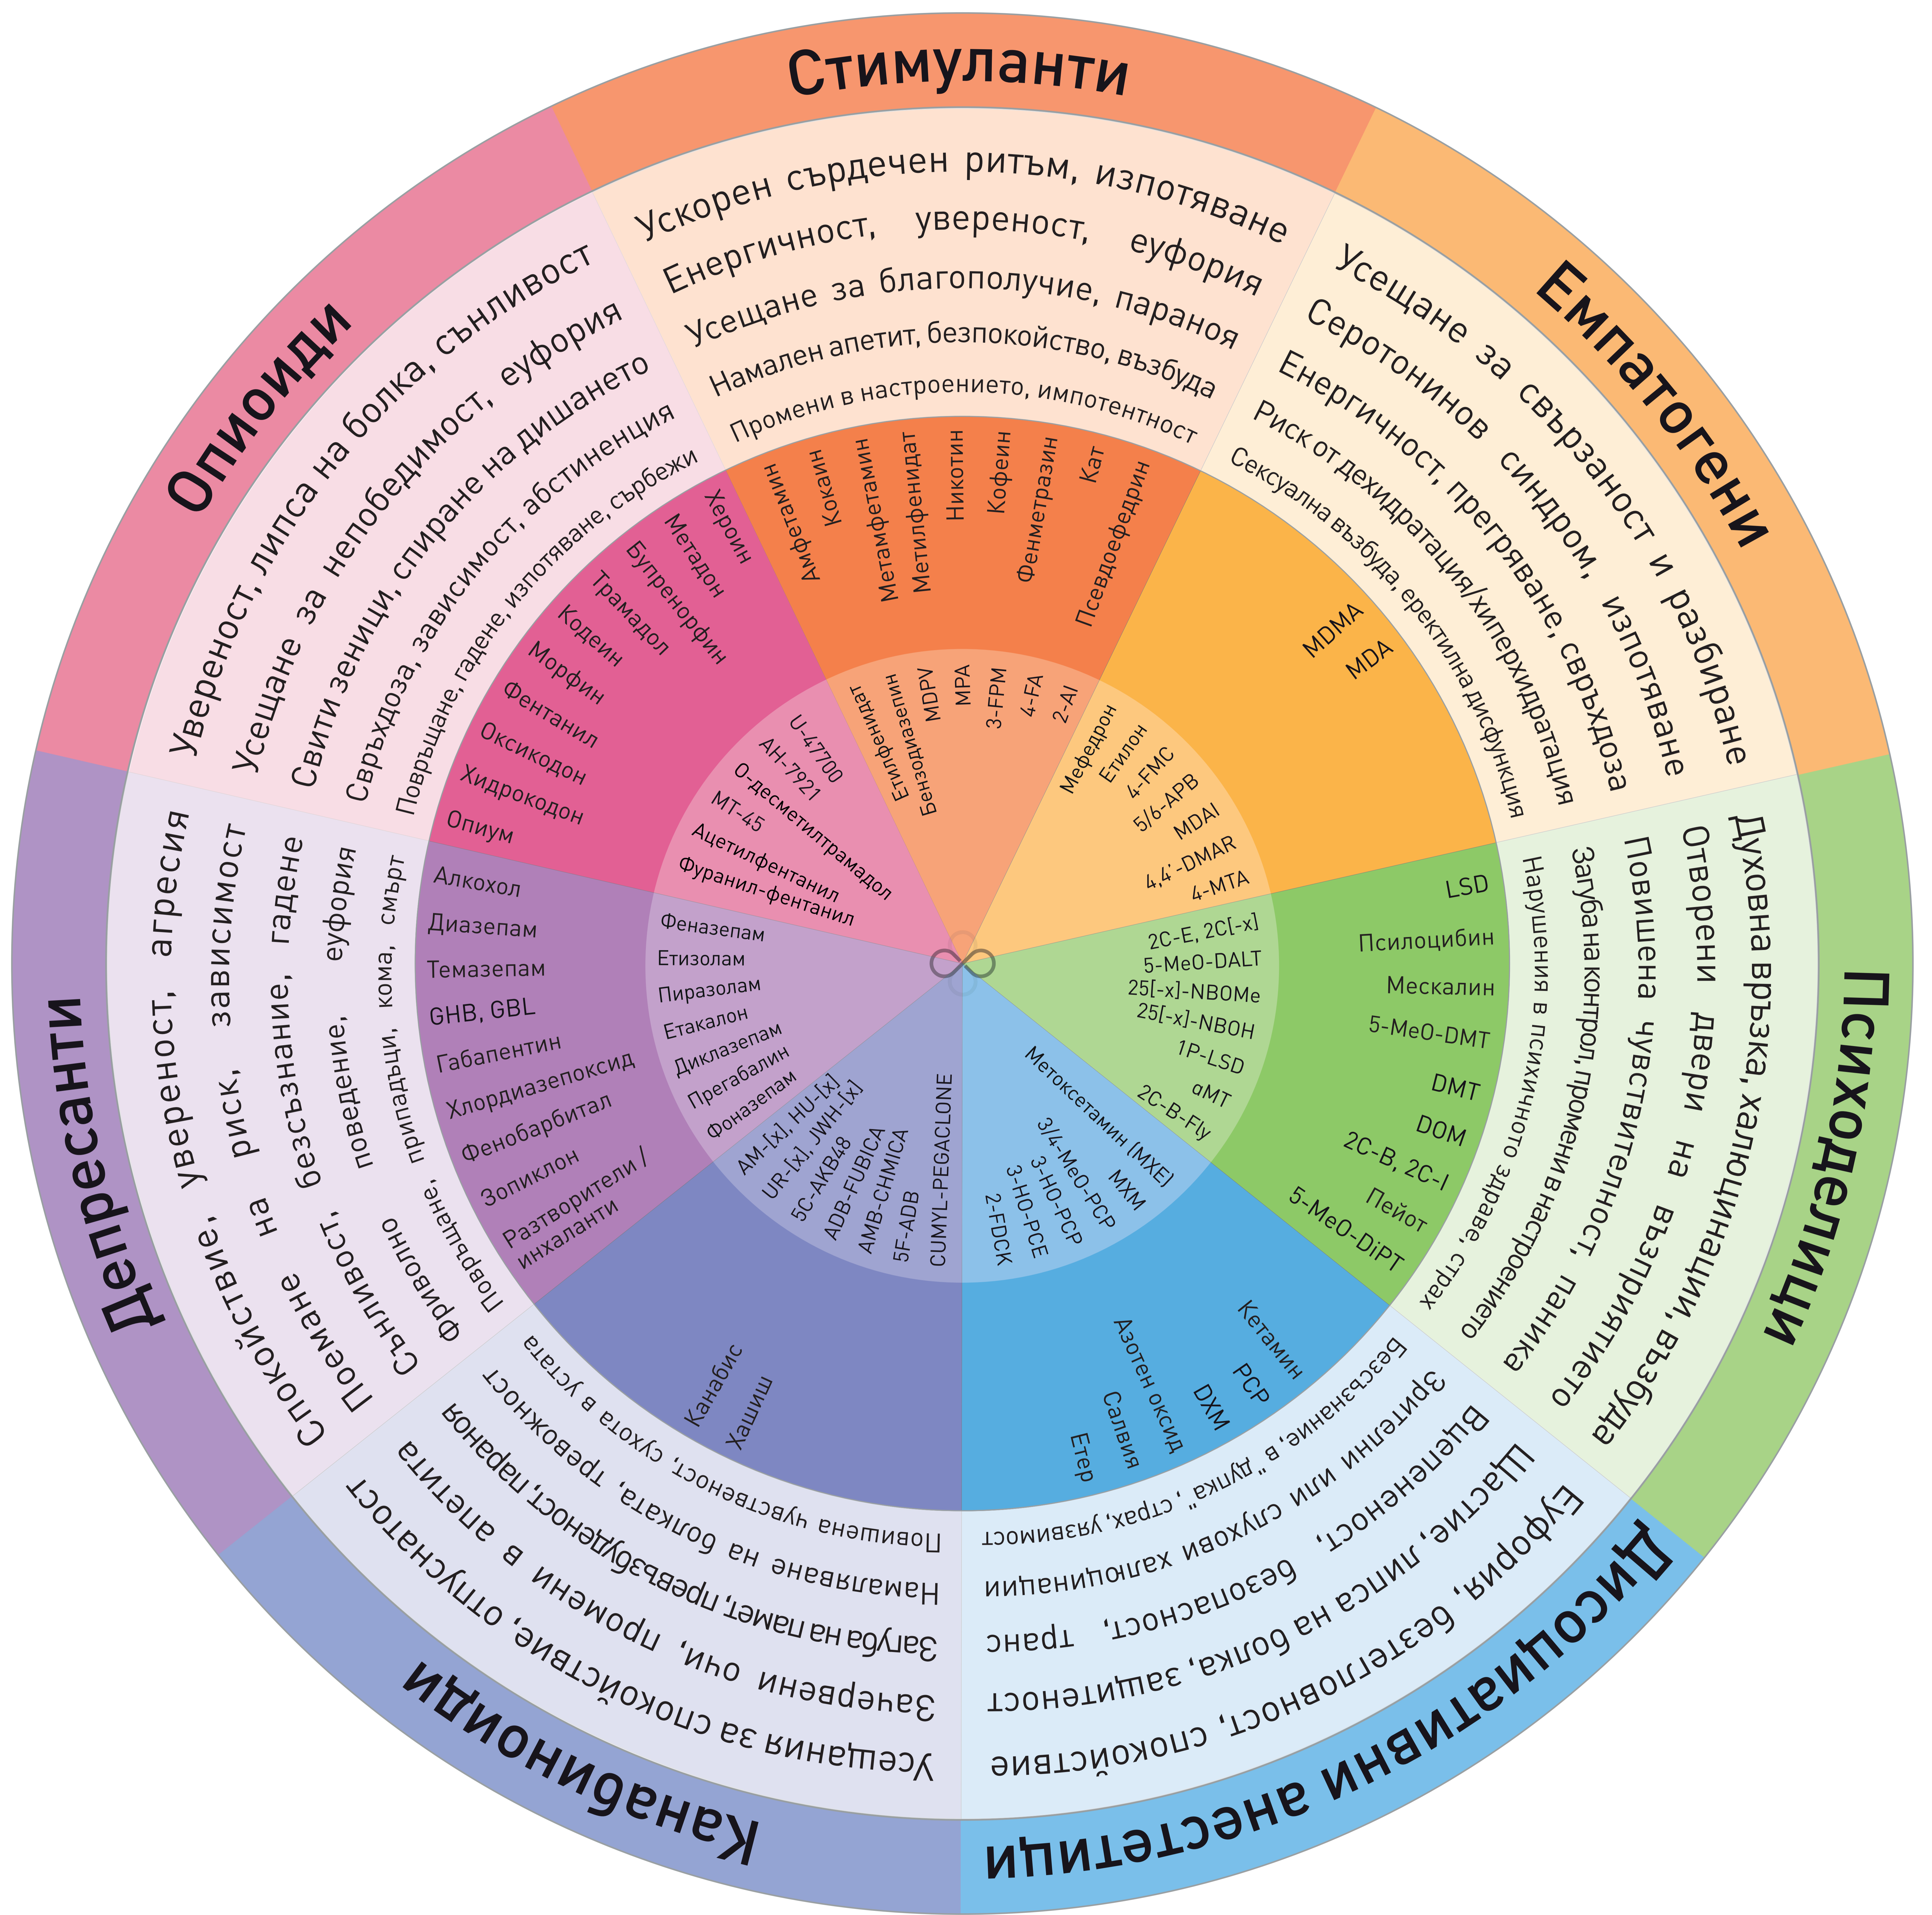

Колело на наркотиците

(БЪЛГАРСКА ВЕРСИЯ 1.0.3 • НОВИ ПСИХОАКТИВНИ ВЕЩЕСТВА • 21/01/2019)

Външен кръг: Ефекти по категории
 Среден кръг: Традиционни психоактивни вещества
 Вътрешен кръг: Нови психоактивни вещества

The Drugs Wheel by Mark Adley is licensed under a Creative Commons Attribution-NonCommercial-ShareAlike 4.0 Unported License. Permissions beyond the scope of this license may be available by contacting mark@thedrugswheel.com.

Not to be used for commercial purposes, visit www.thedrugswheel.com for licencing details

Designed in collaboration with UK and Ireland DrugWatch: an informal association of charities, organisations and individuals who share an interest in establishing a robust early warning system in the UK for all types of drugs.